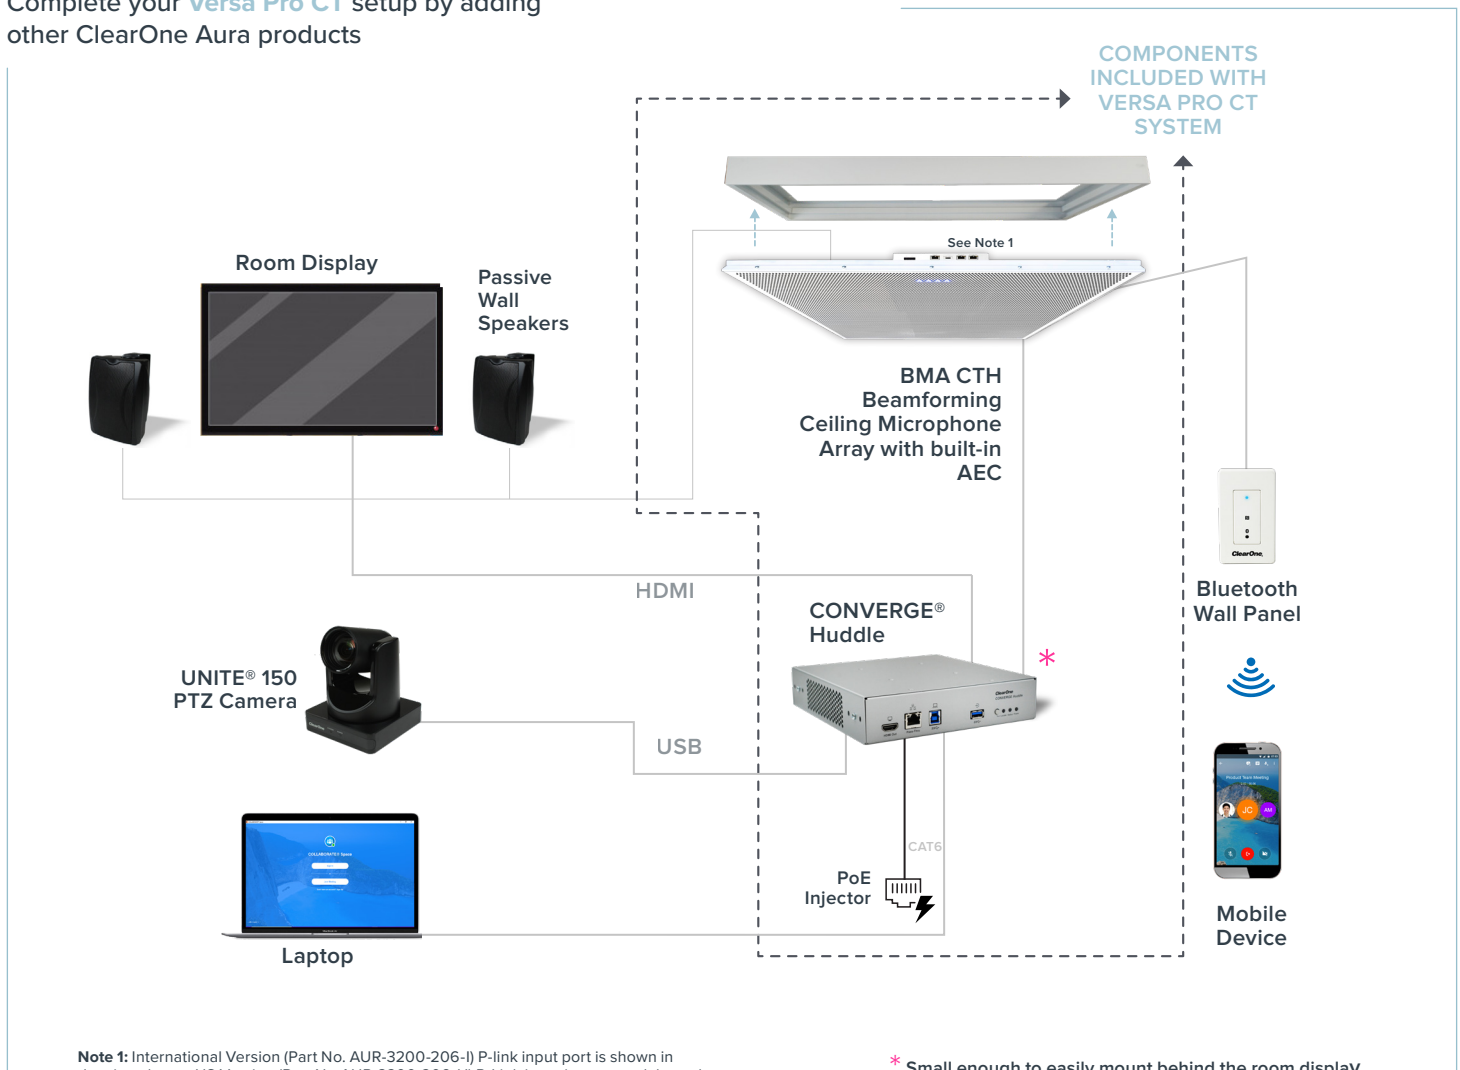

Highlights

- † Great room solution for a professional home office using any cloud-based collaboration service such as COLLABORATE® Space, Microsoft® Teams, WebEx™, Zoom™, Google® Meet™, and more.
- † Beamforming Ceiling Microphone Array with built-in AEC provides impeccable room coverage using adaptive steering (think of it as smart switching).
- † 24-in or 600mm microphone array with a variety of mounting options.
- † Includes mic/line inputs with AEC, line outputs, USB audio, HDMI, and 4x10 Watt power amps to drive passive wall speakers.
- † Comes preloaded with a project file ready for the most common room configuration.
- † Configure using CONSOLE® AI software's enhanced visualization and audio intelligence.
- † Now, configure Versa Pro CT directly through the USB port, or use network Ethernet jack.
- † FREE COLLABORATE® Space lifetime subscription — ClearOne's high quality, award winning cloud-based video collaboration application.
- † With a rich mix of video and audio options, the Versa Pro CT is versatile, flexible, and easy to install.
- † No system in the market today can compete with the Versa Pro CT on price, features, coverage, and quality experience for any cloud-collaboration application.

Aura Professional Home Office Application

Complete your **Versa Pro CT** setup by adding other ClearOne Aura products